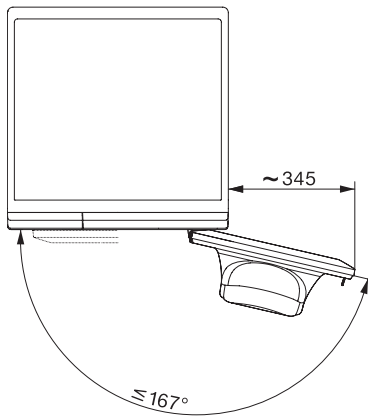

WEA035 WCS Active

W1 Vaskemaskin frontmater:

For 1–7 kg vask med velkjent Miele-kvalitet til attraktiv pris.

W1 installation drawing, slanted facia or straight facia, measures in mm

W1 drawing, slanted facia or straight facia, measures in mm

W1 drawing, slanted facia or straight facia, measures in mm

W1 drawing, slanted facia or straight facia, measures in mm