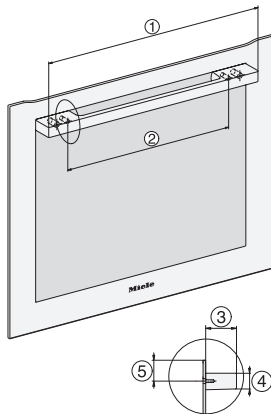

DG2740, DG7140, DGM7340, H2760B/BP, H7140BM, H7x64B/BP, H7x60B/BP installation drawings