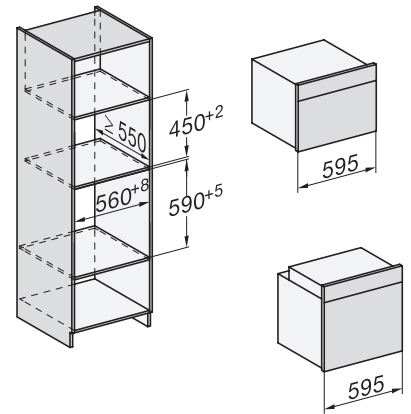

H226x-1B/BP/E/EP/I/IP, H2760B/BP, H28x0B/BP, H7x40BM/BMX, H7x6xB/BP/BPX, installation drawings