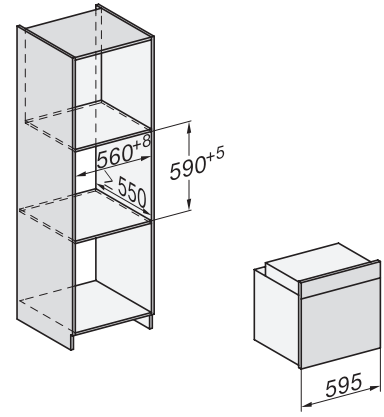

H 7364 BP

Stekeovn

i attraktiv design i rustfritt stål med steketermometer og LED-belysning.

installation H7000 XL, installation drawing

side view H7000 XL, installation drawings

built-in H7000 XL, installation drawing