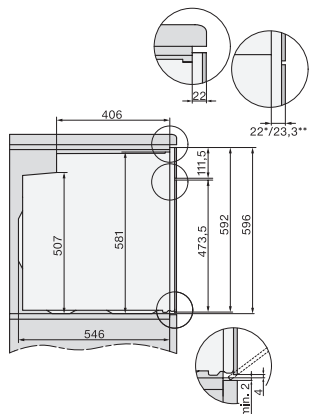

H 7364 BP

Stekeovn

i attraktiv design i rustfritt stål med steketermometer og LED-belysning.

installation H7000 XL, installation drawing

side view H7000 XL, installation drawings

built-in H7000 XL, installation drawing

H226x-1B/BP/E/EP/I/IP, H2x6xB/BP, H7x6xB/BP/BPX, installation drawings

DG2740, DG7140, DGM7340, H2760B/BP, H7140BM, H7x64B/BP, H7x60B/BP installation drawings

H226x-1B/BP/E/EP/I/IP, H2760B/BP, H28x0B/BP, H7x40BM/BMX, H7x6xB/BP/BPX, installation drawings

side view H7000 XL build-under, installation drawing

H2xxx-1 B/BP/E/I/IP, H7xxx B/BP/BM/BMX, installation drawings

H2xxx-1 B/BP/E/I/IP, H7xxx B/BP/BM/BMX, installation drawings