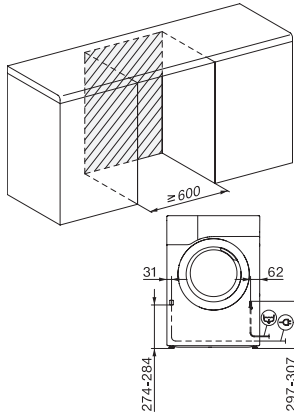

TCL790WP EcoSpeed&Steam&9kg

T1 Varmepumpetørketrommel:

Med SteamFinish, DryCare 40 og SilenceDrum for effektiv og skånsom tørking.

T1 installation drawing, slanted facia, straight facia, measures in mm

T1 drawing, slanted facia, straight facia, measures in mm

T1 drawing, slanted facia, straight facia, with porthole, measures in mm

T1 drawing, slanted facia, straight facia, measures in mm