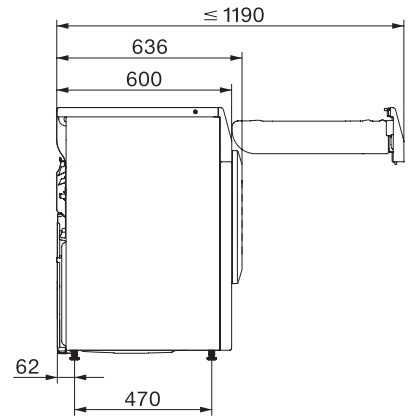

TCL790WP EcoSpeed&Steam&9kg

T1 Varmepumpetørketrommel:

Med SteamFinish, DryCare 40 og SilenceDrum for effektiv og skånsom tørking.

T1 installation drawing, slanted facia, straight facia, measures in mm

T1 drawing, slanted facia, straight facia, measures in mm

T1 drawing, slanted facia, straight facia, with porthole, measures in mm

T1 drawing, slanted facia, straight facia, measures in mm