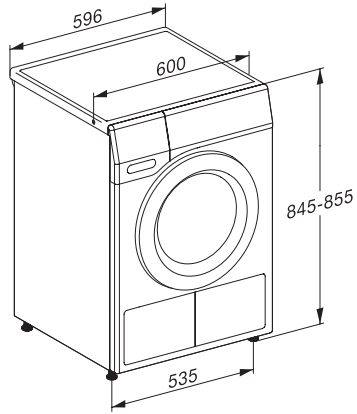

TCL790WP EcoSpeed&Steam&9kg

T1 Varmepumpetørketrommel:

Med SteamFinish, DryCare 40 og SilenceDrum for effektiv og skånsom tørking.

T1 installation drawing, slanted facia, straight facia, measures in mm

T1 drawing, slanted facia, straight facia, measures in mm

T1 drawing, slanted facia, straight facia, with porthole, measures in mm

T1 drawing, slanted facia, straight facia, measures in mm