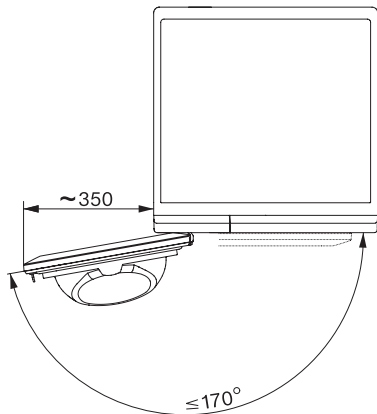

TCL790WP EcoSpeed&Steam&9kg

T1 Varmepumpetørketrommel:

Med SteamFinish, DryCare 40 og SilenceDrum for effektiv og skånsom tørking.

T1 installation drawing, slanted facia, straight facia, measures in mm

T1 drawing, slanted facia, straight facia, measures in mm

T1 drawing, slanted facia, straight facia, with porthole, measures in mm

T1 drawing, slanted facia, straight facia, measures in mm