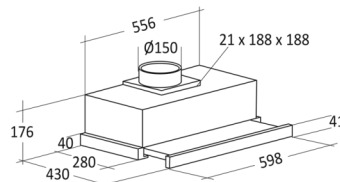

#### Dimensions and weight

Product dimensions, HxWxD, mm	175 x 600 x 280
Product depth w/handle, mm	430
Packaging dimensions, HxWxD, mm	355 x 655 x 240
Total packaging volume m3	0,056
Chimney Connection (Diameter) (mm)	150
Chimney dimension (HxWxD) (mm)	None
Gross- / Net weight, kg	10 / 9