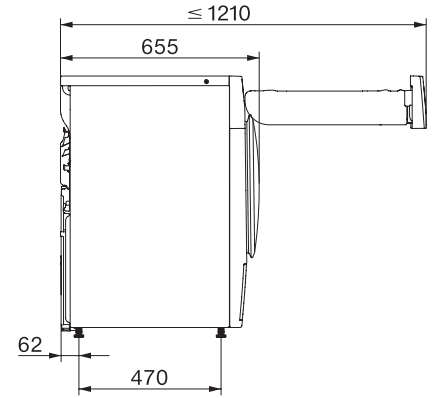

TSC364WP 9kg

T1 Varmepumpetørketrommel:

Med Miele@home og 9 kg kapasitet for smart ytelse.

T1 installation drawing, facia 5 degree, measures in mm

T1 drawing, facia 5 degree, measures in mm

T1 drawing, facia 5 degree, without porthole, measures in mm

T1 drawing, facia 5 degree, measures in mm