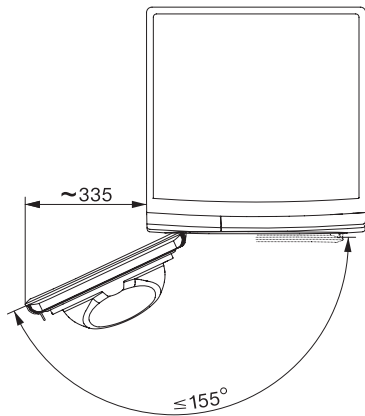

TSC364WP 9kg

T1 Varmepumpetørketrommel:

Med Miele@home og 9 kg kapasitet for smart ytelse.

T1 installation drawing, facia 5 degree, measures in mm

T1 drawing, facia 5 degree, measures in mm

T1 drawing, facia 5 degree, without porthole, measures in mm

T1 drawing, facia 5 degree, measures in mm