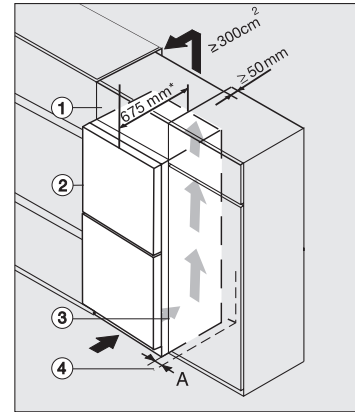

Integrating freestanding refrigeration appliance in a run of kitchen units, edt/cs, ws, bst, el (*footnote)