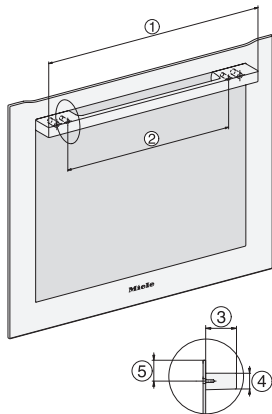

DG2740, DG7140, DGM7340, H2760B/BP, H7140BM, H7x64B/BP, H7x60B/BP installation drawings