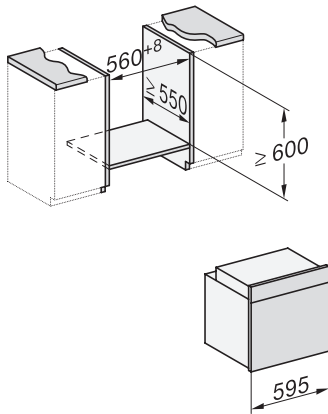

H 7560 BP
Stekeovn
i perfekt kombinerbar design med steketermometer og BrilliantLight

installation H7000 XL, installation drawing

side view H7000 XL, installation drawings

built-in H7000 XL, installation drawing