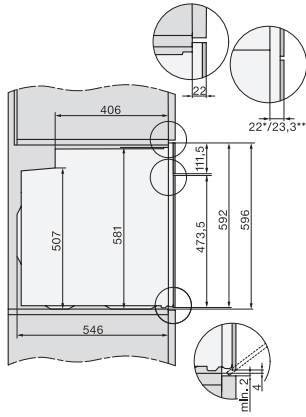

H 7560 BP
Stekeovn
i perfekt kombinerbar design med steketermometer og BrilliantLight

installation H7000 XL, installation drawing

side view H7000 XL, installation drawings

built-in H7000 XL, installation drawing

side view H7000 XL build-under, installation drawing

H2xxx-1 B/BP/E/I/IP, H7xxx B/BP/BM/BMX, installation drawings

H2xxx-1 B/BP/E/I/IP, H7xxx B/BP/BM/BMX, installation drawings