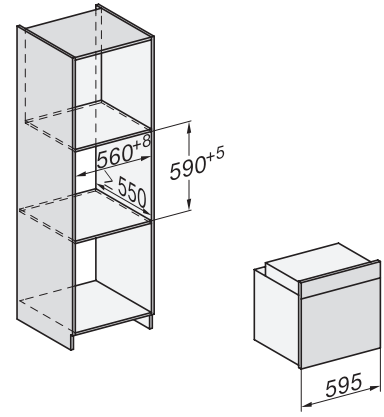

H 7560 BP
Stekeovn
i perfekt kombinerbar design med steketermometer og BrilliantLight

installation H7000 XL, installation drawing

side view H7000 XL, installation drawings

built-in H7000 XL, installation drawing