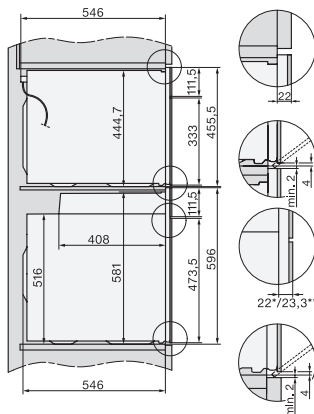

H 7560 BP
Stekeovn
i perfekt kombinerbar design med steketermometer og BrilliantLight

installation H7000 XL, installation drawing

side view H7000 XL, installation drawings

built-in H7000 XL, installation drawing

H226x-1B/BP/E/EP/I/IP, H2x6xB/BP, H7x6xB/BP/BPX, installation drawings

DG2740, DG7140, DGM7340, H2760B/BP, H7140BM, H7x64B/BP, H7x60B/BP installation drawings

H226x-1B/BP/E/EP/I/IP, H2760B/BP, H28x0B/BP, H7x40BM/BMX, H7x6xB/BP/BPX, installation drawings

side view H7000 XL build-under, installation drawing

H2xxx-1 B/BP/E/I/IP, H7xxx B/BP/BM/BMX, installation drawings

H2xxx-1 B/BP/E/I/IP, H7xxx B/BP/BM/BMX, installation drawings