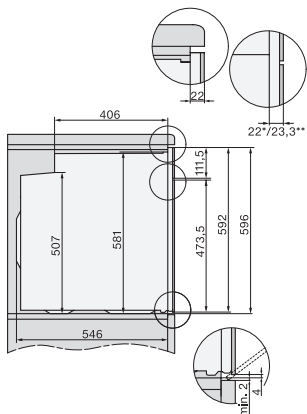

H 7560 BP
Stekeovn
i perfekt kombinerbar design med steketermometer og BrilliantLight

installation H7000 XL, installation drawing

side view H7000 XL, installation drawings

built-in H7000 XL, installation drawing

H226x-1B/BP/E/EP/I/IP, H2x6xB/BP, H7x6xB/BP/BPX, installation drawings

DG2740, DG7140, DGM7340, H2760B/BP, H7140BM, H7x64B/BP, H7x60B/BP installation drawings

H226x-1B/BP/E/EP/I/IP, H2760B/BP, H28x0B/BP, H7x40BM/BMX, H7x6xB/BP/BPX, installation drawings

side view H7000 XL build-under, installation drawing

H2xxx-1 B/BP/E/I/IP, H7xxx B/BP/BM/BMX, installation drawings

H2xxx-1 B/BP/E/I/IP, H7xxx B/BP/BM/BMX, installation drawings