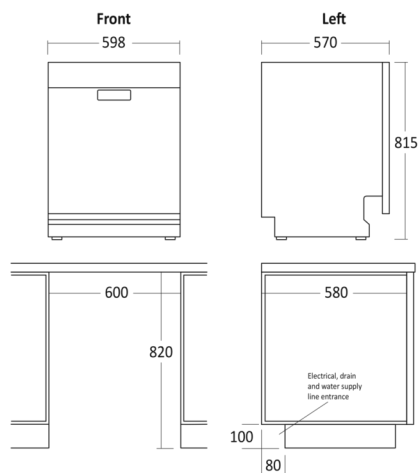

#### Dimensions and weight

Product dimensions, HxWxD, mm	815 x 598 x 570
Max. adjustable height, mm	50
Packaging dimensions, HxWxD, mm	890 x 645 x 645
Total packaging volume m <sup>3</sup>	0,37
Built-In dimensions, HxWxD, mm	x x
Gross- / Net weight, kg	44 / 38