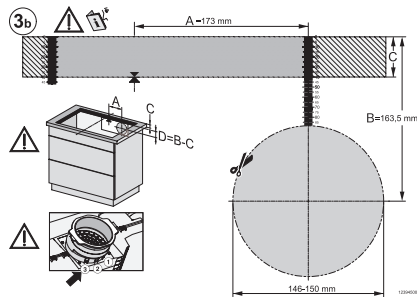

KMDA7676FL-U BlackPerfection, KMDA7876FL-U – flush installation, drilling template, Installation depth 23,8 cm

KMDA7676FL-U, KMDA7876FL-U – flush installation, drilling template, Installation depth 24,8 cm, Installation drawing