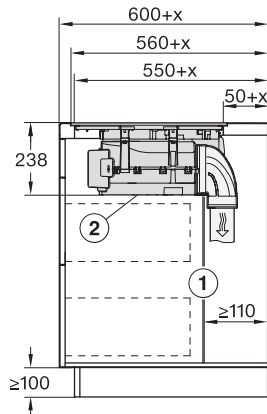

KMDA7676FL, KMDA7876FL – Side view lying on top – Installation drawing

KMDA7676FL-U, KMDA7876FL-U – surface installation, drilling template, 23,8 cm, Installation drawing

KMDA7676FL, KMDA7876FL – Installation drawing

KMDA7676FL, KMDA7876FL – Side view lying on top+X – Installation drawing

KMDA7676FL-U, KMDA7876FL-U – surface installation, 24,8 cm, drilling template, Installation drawing

KMDA7676FL, KMDA7876FL – flush – Installation drawing

KMDA7676FL, KMDA7876FL – Side view flush+X – Installation drawing

KMDA7676FL, KMDA7876FL – Side view lying on top, Plug&Play – Installation drawing

KMDA7676FL, KMDA7876FL – Side view lying on top+X, Plug&Play – Installation drawing