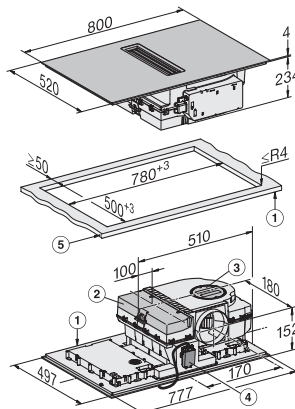

KMDA7676FL-U BlackPerfection, KMDA7876FL-U – flush installation, drilling template, Installation depth 23,8 cm

KMDA7676FL-U, KMDA7876FL-U – flush installation, drilling template, Installation depth 24,8 cm, Installation drawing

KMDA7676FL, KMDA7876FL – Side view lying on top – Installation drawing

KMDA7676FL-U, KMDA7876FL-U – surface installation, drilling template, 23,8 cm, Installation drawing

KMDA7676FL, KMDA7876FL – Installation drawing

KMDA7676FL, KMDA7876FL – Side view lying on top+X – Installation drawing

KMDA7676FL-U, KMDA7876FL-U – surface installation, 24,8 cm, drilling template, Installation drawing

KMDA7676FL, KMDA7876FL – flush – Installation drawing