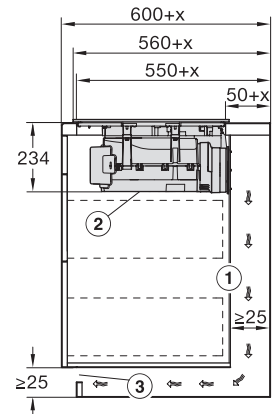

KMDA7676FL, KMDA7876FL – Side view lying on top+X – Installation drawing

KMDA7676FL-U, KMDA7876FL-U – surface installation, 24,8 cm, drilling template, Installation drawing

KMDA7676FL, KMDA7876FL – flush – Installation drawing

KMDA7676FL, KMDA7876FL – Side view flush+X – Installation drawing

KMDA7676FL, KMDA7876FL – Side view lying on top, Plug&Play – Installation drawing

KMDA7676FL, KMDA7876FL – Side view lying on top+X, Plug&Play – Installation drawing