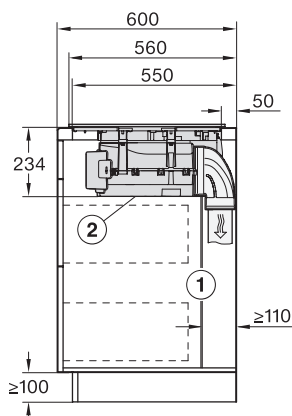

KMDA7676FL-U BlackPerfection, KMDA7876FL-U – flush installation, drilling template, Installation depth 23,8 cm

KMDA7676FL-U, KMDA7876FL-U – flush installation, drilling template, Installation depth 24,8 cm, Installation drawing

KMDA7676FL, KMDA7876FL – Side view lying on top – Installation drawing

KMDA7676FL-U, KMDA7876FL-U – surface installation, drilling template, 23,8 cm, Installation drawing

KMDA7676FL, KMDA7876FL – Installation drawing