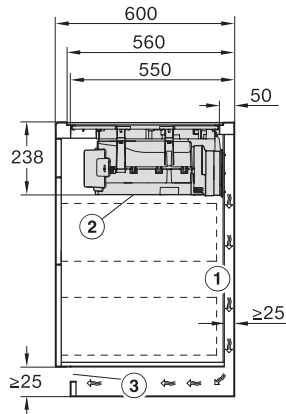

KMDA7676FL, KMDA7876FL – Side view lying on top – Installation drawing

KMDA7676FL-U, KMDA7876FL-U – surface installation, drilling template, 23,8 cm, Installation drawing

KMDA7676FL, KMDA7876FL – Installation drawing

KMDA7676FL, KMDA7876FL – Side view lying on top+X – Installation drawing

KMDA7676FL-U, KMDA7876FL-U – surface installation, 24,8 cm, drilling template, Installation drawing

KMDA7676FL, KMDA7876FL – flush – Installation drawing

KMDA7676FL, KMDA7876FL – Side view flush+X – Installation drawing

KMDA7676FL, KMDA7876FL – Side view lying on top, Plug&Play – Installation drawing

KMDA7676FL, KMDA7876FL – Side view lying on top+X, Plug&Play – Installation drawing

KMDA7676FL, KMDA7876FL – Side view flush, Plug&Play – Installation drawing

KMDA7676FL, KMDA7876FL – Side view flush+X, Plug&Play – Installation drawing

KMDA7676FL, KMDA7876FL – Installation variant 1 Basis -drawing