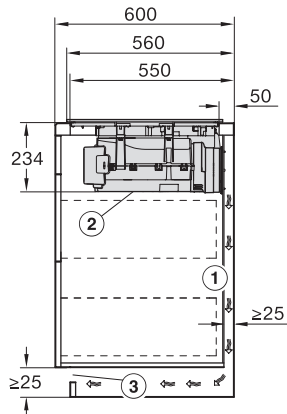

KMDA7676FL, KMDA7876FL – Side view lying on top – Installation drawing

KMDA7676FL-U, KMDA7876FL-U – surface installation, drilling template, 23,8 cm, Installation drawing

KMDA7676FL, KMDA7876FL – Installation drawing

KMDA7676FL, KMDA7876FL – Side view lying on top+X – Installation drawing

KMDA7676FL-U, KMDA7876FL-U – surface installation, 24,8 cm, drilling template, Installation drawing

KMDA7676FL, KMDA7876FL – flush – Installation drawing

KMDA7676FL, KMDA7876FL – Side view flush+X – Installation drawing

KMDA7676FL, KMDA7876FL – Side view lying on top, Plug&Play – Installation drawing

KMDA7676FL, KMDA7876FL – Side view lying on top+X, Plug&Play – Installation drawing