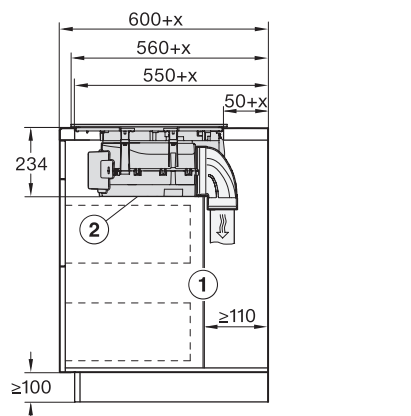

KMDA7676FL-U BlackPerfection, KMDA7876FL-U – flush installation, drilling template, Installation depth 23,8 cm

KMDA7676FL-U, KMDA7876FL-U – flush installation, drilling template, Installation depth 24,8 cm, Installation drawing

KMDA7676FL, KMDA7876FL – Side view lying on top – Installation drawing

KMDA7676FL-U, KMDA7876FL-U – surface installation, drilling template, 23,8 cm, Installation drawing

KMDA7676FL, KMDA7876FL – Installation drawing

KMDA7676FL, KMDA7876FL – Side view lying on top+X – Installation drawing

KMDA7676FL-U, KMDA7876FL-U – surface installation, 24,8 cm, drilling template, Installation drawing

KMDA7676FL, KMDA7876FL – flush – Installation drawing