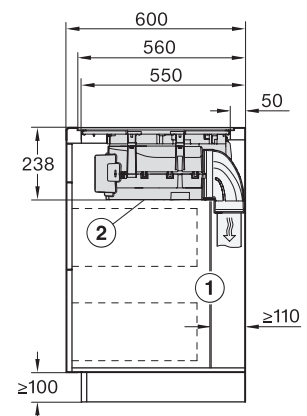

KMDA7676FL, KMDA7876FL – Side view lying on top – Installation drawing

KMDA7676FL-U, KMDA7876FL-U – surface installation, drilling template, 23,8 cm, Installation drawing

KMDA7676FL, KMDA7876FL – Installation drawing

KMDA7676FL, KMDA7876FL – Side view lying on top+X – Installation drawing

KMDA7676FL-U, KMDA7876FL-U – surface installation, 24,8 cm, drilling template, Installation drawing

KMDA7676FL, KMDA7876FL – flush – Installation drawing