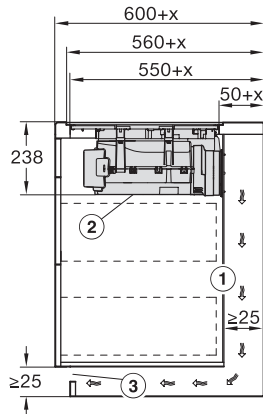

KMDA7676FL, KMDA7876FL – Side view lying on top – Installation drawing

KMDA7676FL-U, KMDA7876FL-U – surface installation, drilling template, 23,8 cm, Installation drawing

KMDA7676FL, KMDA7876FL – Installation drawing

KMDA7676FL, KMDA7876FL – Side view lying on top+X – Installation drawing

KMDA7676FL-U, KMDA7876FL-U – surface installation, 24,8 cm, drilling template, Installation drawing

KMDA7676FL, KMDA7876FL – flush – Installation drawing

KMDA7676FL, KMDA7876FL – Side view flush+X – Installation drawing

KMDA7676FL, KMDA7876FL – Side view lying on top, Plug&Play – Installation drawing

KMDA7676FL, KMDA7876FL – Side view lying on top+X, Plug&Play – Installation drawing

KMDA7676FL, KMDA7876FL – Side view flush, Plug&Play – Installation drawing

KMDA7676FL, KMDA7876FL – Side view flush+X, Plug&Play – Installation drawing

KMDA7676FL, KMDA7876FL – Installation variant 1 Basis -drawing